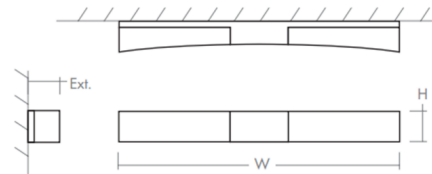

By Oxygen by Quorum

Description

The Crescent Bathroom Vanity Light features plated steel construction with a 1/8 inch thick acrylic diffuser. Approved for horizontal or vertical mounting. Mounts to a 2 x 3 inch junction box. Dimmable with a low voltage electronic or 0-10V dimmer, sold separately.

Shown in satin nickel / matte white acrylic

DIMENSIONS

- W:** 30.50"
- H:** 3.50"
- Ext:** 3.00"
- M.C:** 1.75" From top of fixture

Specifications

COLOR	Matte White Acrylic
BODY FINISH	Satin Nickel
WATTAGE	20.2W
DIMMER	Low Voltage Electronic
DIMENSIONS	30.5"W x 3.5"H x 3"D
INTEGRATED LED MODULE	2 x LED/10.1W/120-277V LED
COUNTRY OF ORIGIN	China