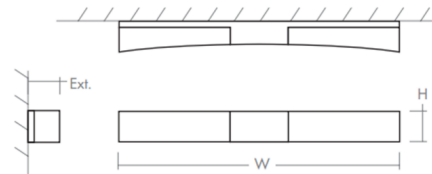

### Description

The Crescent Bathroom Vanity Light features plated steel construction with a 1/8 inch thick acrylic diffuser. Approved for horizontal or vertical mounting. Mounts to a 2 x 3 inch junction box. Dimmable with a low voltage electronic or 0-10V dimmer, sold separately.

#### DIMENSIONS

- W:** 30.50"
- H:** 3.50"
- Ext:** 3.00"
- M.C:** 1.75" From top of fixture

### Specifications

COLOR	Matte White Acrylic
BODY FINISH	Satin Nickel
WATTAGE	20.2W
DIMMER	Low Voltage Electronic
DIMENSIONS	30.5"W x 3.5"H x 3"D
INTEGRATED LED MODULE	2 x LED/10.1W/120-277V LED
COUNTRY OF ORIGIN	China