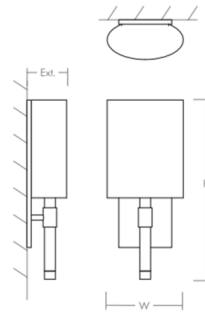

### Description

The Beacon Wall Light features a steel backplate and trim with shade in 1/8 inch acrylic, fabric, or grass made of natural bamboo fibers. Clear, polished resin accent. White acrylic top and bottom lenses. Toolless access to lamps. ETL listed. Dimmable with a low voltage electronic or 0-10V dimmer, sold separately.

### Specifications

COLOR	White Cotton
BODY FINISH	Satin Nickel
WATTAGE	8.2W
DIMMER	Low Voltage Electronic
DIMENSIONS	7"W x 16.5"H x 3.66"D
INTEGRATED LED MODULE	1 x LED/8.2W/120-277V LED
COUNTRY OF ORIGIN	China

### Technical Information

COLOR RENDERING	90 CRI
LAMP COLOR	3000K
LUMENS/WATT	128.05
LUMINOUS FLUX	1050 lumens

Shown in satin nickel / white cotton

<b>DIMENSIONS</b>	
<b>W:</b>	<b>7.00"</b>
<b>H:</b>	<b>16.50"</b>
<b>Ext:</b>	<b>3.66"</b>
<b>M.C.:</b>	<b>4.50" From top of fixture</b>