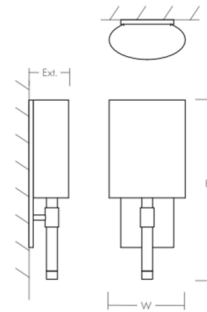

### Description

The Beacon Wall Light features a steel backplate and trim with shade in 1/8 inch acrylic, fabric, or grass made of natural bamboo fibers. Clear, polished resin accent. White acrylic top and bottom lenses. Toolless access to lamps. ETL listed. Dimmable with a low voltage electronic or 0-10V dimmer, sold separately. Note: Not all options are available.

### Specifications

COLOR	Matte White Acrylic
BODY FINISH	Satin Nickel
WATTAGE	8.2W
DIMMER	Low Voltage Electronic
DIMENSIONS	7"W x 16.5"H x 3.66"D
INTEGRATED LED MODULE	1 x LED/8.2W/120-277V LED
COUNTRY OF ORIGIN	China

### Technical Information

LAMP LIFE	60000 hours
COLOR RENDERING	90 CRI
LAMP COLOR	3000K
LUMENS/WATT	53.78
LUMINOUS FLUX	441 lumens

Shown in satin nickel / matte white acrylic

**DIMENSIONS**

W:	7.00"
H:	16.50"
Ext:	3.66"
M.C.:	4.50" From top of fixture