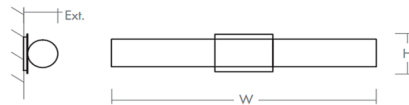

DIMENSIONS

- W: 30.75"
- H: 4.75"
- Ext: 4.00"
- M.C: 2.38" From top of fixture