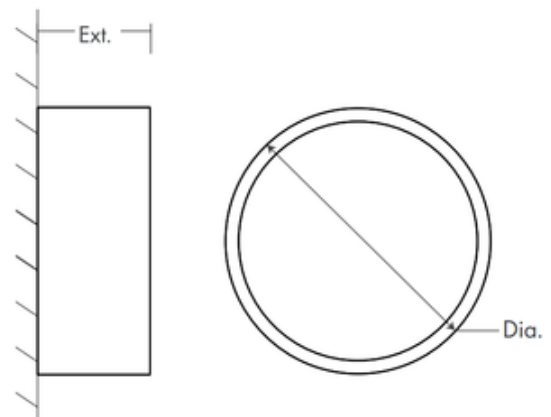

**BRAND**

Oxygen

**DESCRIPTION**

The Peepers 5 Inch Wall / Ceiling Light blends well into any setting with its clean form made of a plated steel frame and acrylic diffuser. 120-277V: dimmable with a 0-10V dimmer. 120V: TRIAC or ELV dimmer. Note: The junction box must be at least 2.5 inches deep to accommodate the driver.

*Shown in: Aged Brass / Matte White*

<b>SHADE COLOR</b>	Matte White
<b>BODY FINISH</b>	Aged Brass
<b>WATTAGE</b>	10.1W
<b>DIMMER</b>	Low Voltage Electronic
<b>DIMENSIONS</b>	4.75"W x 2"H
<b>INTEGRATED LED MODULE</b>	
<b>LAMP</b>	1 x LED/10.1W/120-277V LED

*Technical Information*

<b>LUMINOUS FLUX</b>	454 lumens
<b>LUMENS/WATT</b>	44.95
<b>LAMP COLOR</b>	3000K
<b>COLOR RENDERING</b>	90 CRI

**SPEC #** OXY666331

**Dia.:** 4.75"  
**Ext:** 2.00"  
**M.C.:** 2.38" From top of fixture