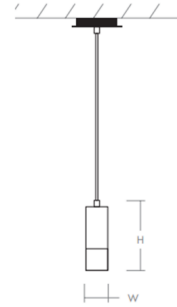

By Oxygen by Quorum

Description

The Magneta Pendant features plated steel construction with thick acrylic or blown glass diffuser. TRIAC and ELV dimming at 120V. 0-10V dimming at 277V. Note: Not all options are available.

Specifications

COLOR White Opal Glass
BODY FINISH Aged Brass
WATTAGE 5.1W
DIMMER Standard 120V
DIMENSIONS 2.5"W x 8.08"H
INTEGRATED LED MODULE 1 x LED/5.1W/120-277V LED
COUNTRY OF ORIGIN China

Technical Information

LAMP LIFE 60000 hours
COLOR RENDERING 90 CRI
LAMP COLOR 3000K
LUMENS/WATT 45.10
LUMINOUS FLUX 230 lumens

Shown in aged brass / white opal glass

DIMENSIONS

Dia. Canopy: 5.88"

Dia Fixture: 2.50"

H. Fixture: 8.08"