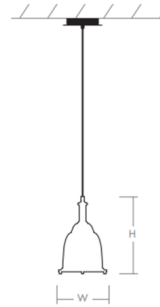

By Oxygen by Quorum

Description

The Ruvo Pendant features plated steel construction with a White Tiffany glass bottom diffuser. Canopy swivel allows for mounting on sloped ceilings up to 30-degrees. Toolless lamp access. Includes 60 inch rigid stem.

Specifications

COLOR	White Tiffany
BODY FINISH	Satin Nickel
WATTAGE	24W
DIMMER	Dimmable
DIMENSIONS	76.5"L x 10.5"W x 16.5"H
BULB NOT INCLUDED	1 x A19/Medium (E26)/24W/120V LED
OTHER BULB OPTIONS	1 x A19/Medium (E26)/120V LED 1 x PAR20/Medium (E26)/120V LED 1 x PAR30S/Medium (E26)/120V LED 1 x PAR38/Medium (E26)/120V LED
COUNTRY OF ORIGIN	China

Shown in satin nickel / white tiffany

DIMENSIONS
Dia. Canopy: 6.50"
Dia. Fixture: 10.50"
H. Fixture: 16.50"
Suspension Length: Up to 60"

CLICK TO VIEW PRODUCT

Notes: