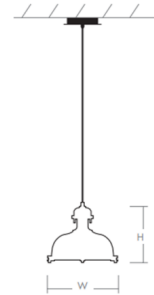

### Description

The Vida Pendant features plated steel construction with a Tiffany glass bottom diffuser. Supplied with a 60 inch rigid stem. Toolless lamp access. Canopy swivel allows for mounting on sloped ceilings up to 30-degrees. Dimmable with a low voltage electronic or 0-10V dimmer, sold separately.

Shown in oiled bronze / white tiffany

**DIMENSIONS**  
Dia. Canopy: 6.50"  
Dia. Fixture: 16.50"  
H. Fixture: 13.00"  
Suspension Length: Up to 60"

### Specifications

COLOR	White Tiffany
BODY FINISH	Oiled Bronze
WATTAGE	24W
DIMMER	Dimmable
DIMENSIONS	60"L x 16.5"W x 14"H
BULB NOT INCLUDED	1 x A19/Medium (E26)/24W/120V LED
COUNTRY OF ORIGIN	China

CLICK TO VIEW PRODUCT