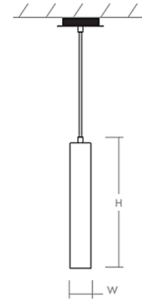

By Oxygen by Quorum

Description

The Idol Pendant features plated steel construction with a matching finish canopy. Supplied with an 8 foot braided cord. Dimmable with a low voltage electronic or 0-10V dimmer, sold separately.

Specifications

COLOR	N/A
BODY FINISH	Polished Chrome
WATTAGE	5.1W
DIMMER	Low Voltage Electronic
DIMENSIONS	112.85"L x 2.7"W x 16.85"H
INTEGRATED LED MODULE	1 x LED/5.1W/120V LED
COUNTRY OF ORIGIN	China

Technical Information

LAMP LIFE	60000 hours
COLOR RENDERING	90 CRI
LAMP COLOR	3000K
LUMENS/WATT	65.49
LUMINOUS FLUX	334 lumens

Shown in polished chrome

DIMENSIONS
Dia. Canopy: 5.88"
Dia. Fixture: 2.70"
H. Fixture: 16.85"
Supplied with 8 ft braided cord