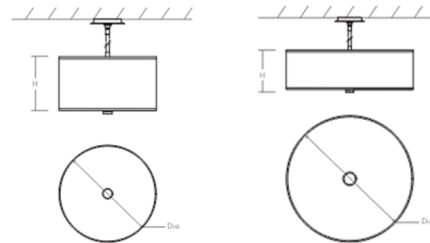

Specifications

COLOR	White Grass
BODY FINISH	Satin Nickel
WATTAGE	31.5W
DIMMER	Standard 120V
DIMENSIONS	24"W x 10.625"H
INTEGRATED LED MODULE	3 x LED/10.5W/120-277V LED
COUNTRY OF ORIGIN	China

Technical Information

LAMP LIFE	60000 hours
COLOR RENDERING	90 CRI
LAMP COLOR	3000K
LUMENS/WATT	194.29
LUMINOUS FLUX	2040 lumens

Shown in satin nickel / white grass

DIMENSIONS
Dia. Canopy: 6.25"
Dia. Fixture: 24.00"
H. Fixture: 10.625"
Suspension Length: Up to 60"

DIMENSIONS
Dia. Canopy: 6.25"
Dia. Fixture: 30.00"
H. Fixture: 10.625"
Suspension Length: Up to 60"

CLICK TO VIEW PRODUCT

Notes: