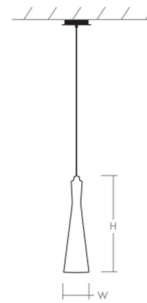

Description

The Cornet Pendant brings a clean beauty to your interior space. Features plated steel construction with a 1/16 inch thick blown glass shade. Dimmable with a low voltage electronic or 0-10V dimmer, sold separately.

Specifications

COLOR	Smoked Ombre
BODY FINISH	N/A
WATTAGE	5.1W
DIMMER	Low Voltage Electronic
DIMENSIONS	113.25"L x 4"W x 17.25"H
INTEGRATED LED MODULE	1 x LED/5.1W/120V LED
COUNTRY OF ORIGIN	China

Technical Information

PRODUCT DIMENSIONS	Adjustable Braided Cable Length: 96"
LAMP LIFE	60000 hours
COLOR RENDERING	90 CRI
LAMP COLOR	3000K
LUMENS/WATT	78.24
LUMINOUS FLUX	399 lumens

Shown in smoked ombre

DIMENSIONS

Dia. Canopy: 5.75"

Dia. Fixture: 4.00"

H. Fixture: 17.25"

Supplied with 8 ft braided cord

CLICK TO VIEW PRODUCT

Notes: