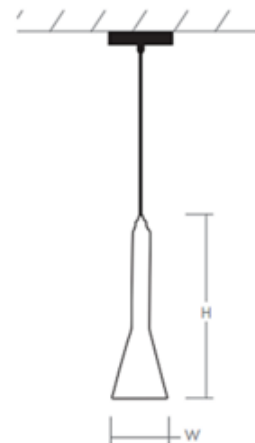

BRAND

Oxygen

DESCRIPTION

The Liberty Pendant features plated steel construction with a 1/16 inch thick blown glass shade. Smoked Ombre and Clear glass options include Polished Chrome finish hardware. Coffee Ombre glass includes Gunmetal finish hardware. Supplied with an 8 foot braided cord. Dimmable with a low voltage electronic or 0-10V dimmer, sold separately.

Shown in: Clear

SHADE COLOR	Clear
BODY FINISH	N/A
WATTAGE	5.1W
DIMMER	Low Voltage Electronic
DIMENSIONS	112.25"L x 4.5"W x 16.25"H
INTEGRATED LED MODULE	
LAMP	1 x LED/5.1W/120V LED

Technical Information

LUMINOUS FLUX	401 lumens
LUMENS/WATT	78.63
LAMP COLOR	3000K
COLOR RENDERING	90 CRI

SPEC # OXY666403

DIMENSIONS
Dia. Canopy: 5.75"
Dia. Fixture: 4.50"
H. Fixture: 16.25"
Supplied with 8 ft braided cord

COMPANY	PROJECT	FIXTURE TYPE	APPROVED BY	DATE