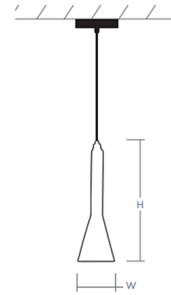

### Description

The Liberty Pendant features plated steel construction with a 1/16 inch thick blown glass shade. Smoked Ombre and Clear glass options include Polished Chrome finish hardware. Coffee Ombre glass includes Gunmetal finish hardware. Supplied with an 8 foot braided cord. Dimmable with a low voltage electronic or 0-10V dimmer, sold separately.

### Specifications

COLOR	Clear
BODY FINISH	N/A
WATTAGE	5.1W
DIMMER	Low Voltage Electronic
DIMENSIONS	112.25"L x 4.5"W x 16.25"H
INTEGRATED LED MODULE	1 x LED/5.1W/120V LED
COUNTRY OF ORIGIN	China

### Technical Information

LAMP LIFE	60000 hours
COLOR RENDERING	90 CRI
LAMP COLOR	3000K
LUMENS/WATT	78.63
LUMINOUS FLUX	401 lumens

Shown in clear

**DIMENSIONS**  
Dia. Canopy: 5.75"  
Dia. Fixture: 4.50"  
H. Fixture: 16.25"  
Supplied with 8 ft braided cord