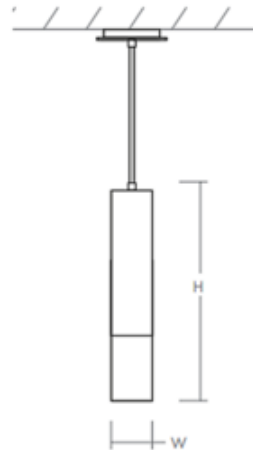

# Opus Pendant

**Description:**

The Opus Pendant features an aluminum housing with a 1/8 inch thick blown glass or 1/16 inch thick acrylic shade. Supplied with an 8 foot braided cord. Dimmable with a low voltage electronic or 0-10V dimmer, sold separately.

Shown in: Polished Chrome / Matte Opal Glass

List Price: \$497.50  
 Our Price: \$398.00

Shade Color: Matte Opal Glass  
 Body Finish: Polished Chrome  
 Lamp: 1 x LED/5.1W/120V LED  
 Wattage: 5.1W  
 Dimmer: Low Voltage Electronic  
 Dimensions: 114.62"L x 3.5"W x 18.62"H

**Technical Information**

Luminous Flux: 412 lumens  
 Lumens/Watt: 80.78  
 Lamp Color: 3000 K  
 Color Rendering: 90 CRI  
 Lamp Life: 60000 hours

**DIMENSIONS**

Dia. Canopy: 5.88"  
 Dia Fixture: 3.50"  
 H. Fixture: 18.62"  
 Supplied with 8 ft braided cord