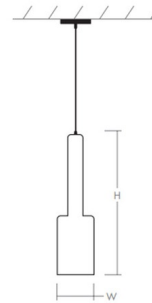

### Description

The Spindle Pendant features plated steel construction with a clear glass diffuser. The field adjustable color temperature 3000K/3500K/4000K light source. TRIAC and ELV dimming at 120V. 0-10V dimming at 277V.

### Specifications

COLOR	Coffee Ombre
BODY FINISH	Gunmetal
WATTAGE	6.1W
DIMMER	Standard 120V
DIMENSIONS	4.75"W x 18.75"H
INTEGRATED LED MODULE	1 x LED/6.1W/120-277V LED
COUNTRY OF ORIGIN	China

#### DIMENSIONS

Dia. Canopy: 5.75"

Dia. Fixture: 4.75"

H. Fixture: 18.75"

Supplied with 8 ft braided cord

CLICK TO VIEW PRODUCT

Notes: