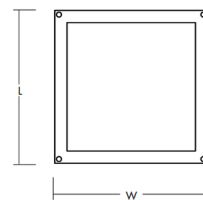

W: 16.00"
L: 16.00"
H: 4.75"