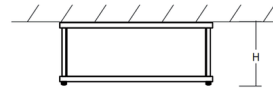

Shown in aged brass / matte white acrylic

W: 16.00"
L: 16.00"
H: 4.75"