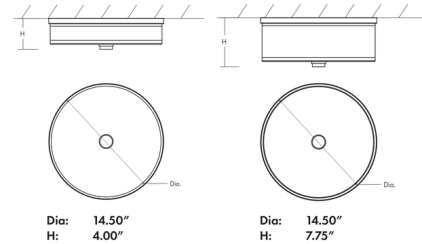

CLICK TO VIEW PRODUCT

Notes: