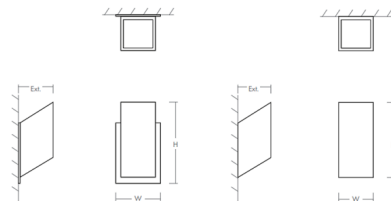

By Oxygen by Quorum

Description

The Uno Outdoor Wall Light features cast aluminum construction with a frosted glass diffuser. Includes optional backplate for mounting to standard US junction box. TRIAC and ELV dimming at 120V. 0-10V dimming at 277V.

Shown in oiled bronze / frosted

DIMENSIONS
W: 5.25"
H: 9.25"
Ext: 4.00"
M.C: 6.10" From top of fixture

DIMENSIONS
W: 6.00"
H: 14.00"
Ext: 6.00"
M.C: 8.50" From top of fixture

Specifications

COLOR	Frosted
BODY FINISH	Oiled Bronze
WATTAGE	10.1W
DIMMER	Standard 120V
DIMENSIONS	5.25"W x 9.25"H x 4"D
INTEGRATED LED MODULE	1 x LED/10.1W/120-277V LED
COUNTRY OF ORIGIN	China