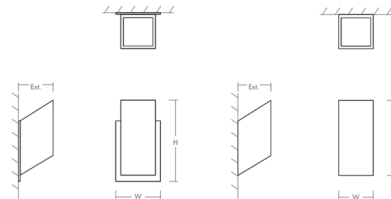

By Oxygen by Quorum

Description

The Uno Outdoor Wall Light features cast aluminum construction with a frosted glass diffuser. Includes optional backplate for mounting to standard US junction box. TRIAC and ELV dimming at 120V. 0-10V dimming at 277V.

Shown in oiled bronze / frosted

DIMENSIONS
W: 5.25"
H: 9.25"
Ext: 4.00"
M.C: 6.10" From top of fixture

DIMENSIONS
W: 6.00"
H: 14.00"
Ext: 6.00"
M.C: 8.50" From top of fixture

Specifications

COLOR	Frosted
BODY FINISH	Oiled Bronze
WATTAGE	10.1W
DIMMER	Standard 120V
DIMENSIONS	5.25"W x 9.25"H x 4"D
INTEGRATED LED MODULE	1 x LED/10.1W/120-277V LED
COUNTRY OF ORIGIN	China