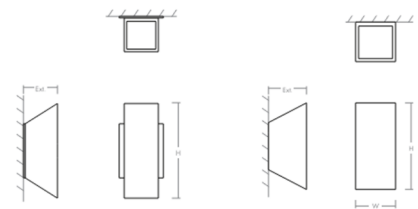

Specifications

COLOR	Frosted
BODY FINISH	Gray
WATTAGE	20.2W
DIMMER	Standard 120V
DIMENSIONS	5.25"W x 12.13"H x 4"D
INTEGRATED LED MODULE	2 x LED/10.1W/120-277V LED
COUNTRY OF ORIGIN	China

Technical Information

LAMP LIFE	60000 hours
COLOR RENDERING	90 CRI
LAMP COLOR	3000K
LUMENS/WATT	52.87
LUMINOUS FLUX	534 lumens

Shown in gray / frosted

DIMENSIONS	DIMENSIONS
W: 5.25"	W: 6.00"
H: 12.13"	H: 14.00"
Ext: 4.00"	Ext: 6.00"
M.C: 6.06" From top of fixture	M.C: 7.00" From top of fixture