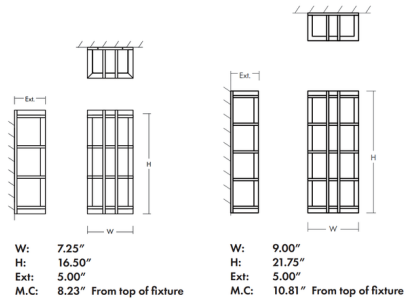

CLICK TO VIEW PRODUCT

Notes: