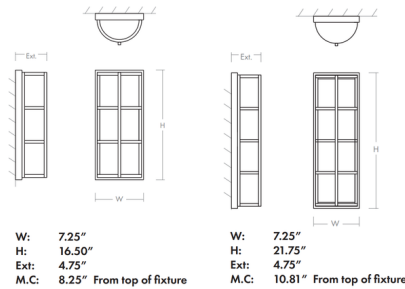

CLICK TO VIEW PRODUCT

Notes: