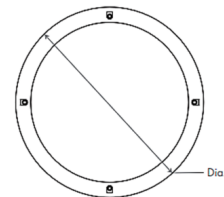

Description

The Regio Outdoor Wall Light features a cast aluminum housing with polished white polycarbonate diffuser. TRIAC and ELV dimming at 120V. 0-10V dimming at 277V.

Specifications

COLOR	Polished White
BODY FINISH	Black
WATTAGE	21W
DIMMER	Standard 120V
DIMENSIONS	13"W x 4.3"H
INTEGRATED LED MODULE	2 x LED/10.5W/120-277V LED
COUNTRY OF ORIGIN	China

Technical Information

LAMP LIFE	60000 hours
COLOR RENDERING	90 CRI
LAMP COLOR	3000K
LUMENS/WATT	64.38
LUMINOUS FLUX	676 lumens

Shown in black / polished white

DIMENSIONS
Dia.: 13.00"
H: 4.30"
M.C: 6.50" From top of fixture