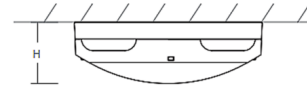

Description

The Regio Outdoor Wall Light features a cast aluminum housing with polished white polycarbonate diffuser. TRIAC and ELV dimming at 120V. 0-10V dimming at 277V.

Specifications

COLOR	Polished White
BODY FINISH	Black
WATTAGE	21W
DIMMER	Standard 120V
DIMENSIONS	13"W x 4.3"H
INTEGRATED LED MODULE	2 x LED/10.5W/120-277V LED
COUNTRY OF ORIGIN	China

Technical Information

LAMP LIFE	60000 hours
COLOR RENDERING	90 CRI
LAMP COLOR	3000K
LUMENS/WATT	64.38
LUMINOUS FLUX	676 lumens

Shown in black / polished white

DIMENSIONS
Dia.: 13.00"
H: 4.30"
M.C: 6.50" From top of fixture