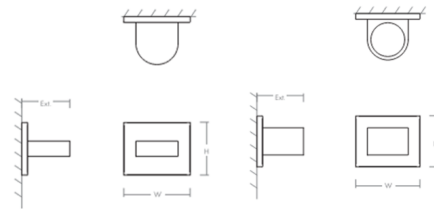

Description

The Eris Outdoor Wall Sconce features a cast aluminum housing with a frosted glass diffuser. TRIAC and ELV dimming at 120V. 0-10V dimming at 277V.

Specifications

COLOR	Frosted
BODY FINISH	Oiled Bronze
WATTAGE	10.1W
DIMMER	Standard 120V
DIMENSIONS	6"W x 4.75"H x 4.35"D
INTEGRATED LED MODULE	1 x LED/10.1W/120-277V LED
COUNTRY OF ORIGIN	China

Technical Information

LAMP LIFE	60000 hours
COLOR RENDERING	90 CRI
LAMP COLOR	3000K
LUMENS/WATT	52.38
LUMINOUS FLUX	529 lumens

Shown in oiled bronze / frosted

DIMENSIONS
 W: 6.00"
 H: 4.75"
 Ext: 4.38"
 M.C: 2.38" From top of fixture

DIMENSIONS
 W: 6.00"
 H: 4.75"
 Ext: 4.38"
 M.C: 2.38" From top of fixture

CLICK TO VIEW PRODUCT

Notes: