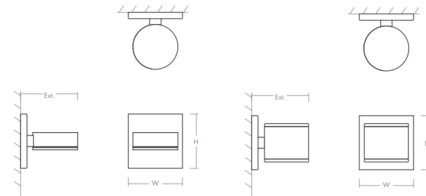

By Oxygen by Quorum

Description

The Ceres Outdoor Wall Light features a cast aluminum housing with a frosted glass diffuser. TRIAC and ELV dimming at 120V. 0-10V dimming at 277V.

Shown in gray / frosted

DIMENSIONS
W: 4.75"
H: 4.75"
Ext: 5.00"
M.C: 2.38" From top of fixture

DIMENSIONS
W: 4.75"
H: 4.75"
Ext: 5.00"
M.C: 2.38" From top of fixture

Specifications

COLOR	Frosted
BODY FINISH	Gray
WATTAGE	10.1W
DIMMER	Standard 120V
DIMENSIONS	4.75"W x 4.75"H x 5"D
INTEGRATED LED MODULE	1 x LED/10.1W/120-277V LED
COUNTRY OF ORIGIN	China