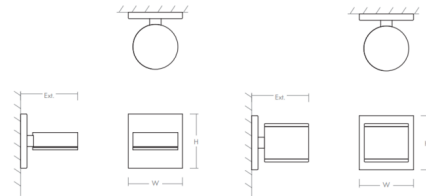

By Oxygen by Quorum

Description

The Ceres Outdoor Wall Light features a cast aluminum housing with a frosted glass diffuser. TRIAC and ELV dimming at 120V. 0-10V dimming at 277V.

Shown in gray / frosted

DIMENSIONS
W: 4.75"
H: 4.75"
Ext: 5.00"
M.C: 2.38" From top of fixture

DIMENSIONS
W: 4.75"
H: 4.75"
Ext: 5.00"
M.C: 2.38" From top of fixture

Specifications

| | |
|-----------------------|----------------------------|
| COLOR | Frosted |
| BODY FINISH | Gray |
| WATTAGE | 10.1W |
| DIMMER | Standard 120V |
| DIMENSIONS | 4.75"W x 4.75"H x 5"D |
| INTEGRATED LED MODULE | 1 x LED/10.1W/120-277V LED |
| COUNTRY OF ORIGIN | China |