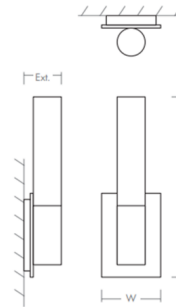

Description

The Magneta Outdoor Wall Sconce features a cast aluminum housing with a thick glass diffuser. TRIAC and ELV dimming at 120V. 0-10V dimming at 277V.

Specifications

| | |
|-----------------------|----------------------------|
| COLOR | White Opal Glass |
| BODY FINISH | Gray |
| WATTAGE | 11.9W |
| DIMMER | Standard 120V |
| DIMENSIONS | 4.75"W x 14.36"H x 3"D |
| INTEGRATED LED MODULE | 1 x LED/11.9W/120-277V LED |
| COUNTRY OF ORIGIN | China |

Technical Information

| | |
|-----------------|------------|
| COLOR RENDERING | 90 CRI |
| LAMP COLOR | 3000K |
| LUMENS/WATT | 61.76 |
| LUMINOUS FLUX | 735 lumens |

Shown in gray / white opal glass

DIMENSIONS

| | |
|------|----------------------------|
| W: | 4.75" |
| H: | 14.36" |
| Ext: | 3.00" |
| M.C: | 10.98" From top of fixture |

CLICK TO VIEW PRODUCT

Notes: