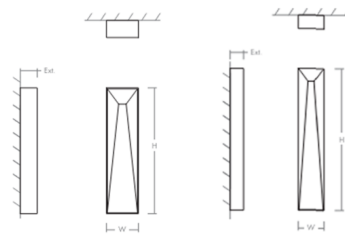

Specifications

COLOR	White
BODY FINISH	Gray
WATTAGE	10.1W
DIMMER	Standard 120V
DIMENSIONS	4.25"W x 16.5"H x 2.25"D
INTEGRATED LED MODULE	1 x LED/10.1W/120-277V LED
COUNTRY OF ORIGIN	China

Technical Information

LAMP LIFE	60000 hours
COLOR RENDERING	90 CRI
LAMP COLOR	3000K
LUMENS/WATT	52.57
LUMINOUS FLUX	531 lumens

Shown in gray / white

DIMENSIONS	DIMENSIONS
W: 4.25"	W: 4.25"
H: 16.50"	H: 22.00"
Ext: 2.25"	Ext: 2.25"
M.C: 8.00" From top of l	M.C: 11.00" From top of fixture