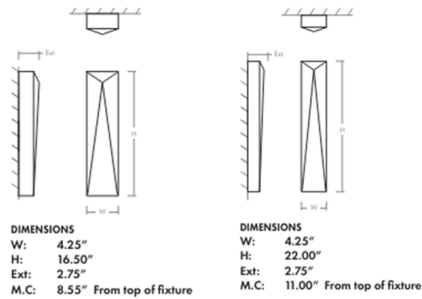

CLICK TO VIEW PRODUCT

Notes: