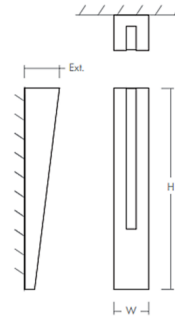

### Description

The Karme Outdoor Wall Sconce features a cast aluminum housing with a white polycarbonate diffuser. TRIAC and ELV dimming at 120V. 0-10V dimming at 277V. Note: Fixture does not mount to a standard 4 inch junction box - requires a 2x3 inch junction box for installation.

### Specifications

COLOR	White
BODY FINISH	Oiled Bronze
WATTAGE	12.1W
DIMMER	Standard 120V
DIMENSIONS	3.5"W x 20"H x 3.5"D
INTEGRATED LED MODULE	1x LED/12.1W/120-277V LED
COUNTRY OF ORIGIN	China

### Technical Information

LAMP LIFE	60000 hours
COLOR RENDERING	90 CRI
LAMP COLOR	3000K
LUMENS/WATT	30.91
LUMINOUS FLUX	374 lumens

Shown in oiled bronze / white

**DIMENSIONS**

W:	3.50"
H:	20.00"
Ext:	3.50"
M.C:	10.00" From top of fixture