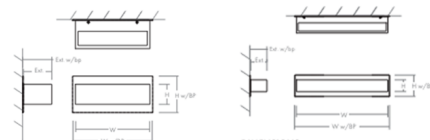

### Description

The Maia Outdoor Wall Sconce features a cast aluminum housing with an acrylic diffuser. Approved for vertical and horizontal wall mount applications. Includes optional backplate for mounting to standard US junction box. TRIAC and ELV dimming at 120V. 0-10V dimming at 277V.

Shown in gray / white

<b>DIMENSIONS</b>	<b>DIMENSIONS</b>
W: 10.25"	W: 23.25"
H: 2.75"	H: 2.75"
Ext: 3.88"	Ext: 3.88"
M.C: 1.38" From top of fixture	M.C: 1.38" From top of fixture
<b>With optional backplate</b>	<b>With optional backplate</b>
W: 11.00"	W: 24.00"
H: 5.00"	H: 5.00"
Ext: 4.00"	Ext: 4.00"
M.C: 2.50" From top of fixture	M.C: 2.50" From top of fixture

### Specifications

COLOR	White
BODY FINISH	Gray
WATTAGE	10.1W
DIMMER	Standard 120V
DIMENSIONS	10.25"W x 2.75"H x 3.88"D
INTEGRATED LED MODULE	1 x LED/10.1W/120-277V LED
COUNTRY OF ORIGIN	China