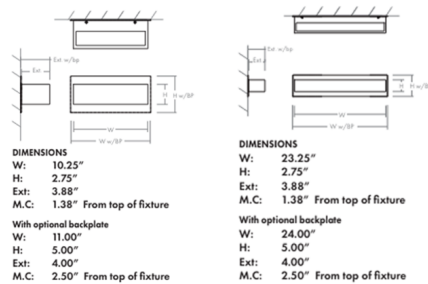

CLICK TO VIEW PRODUCT

Notes: