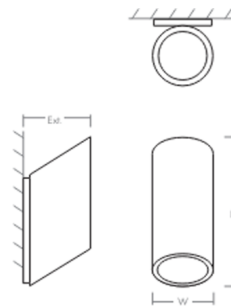

Description

The Realm Outdoor Wall Sconce features a cast aluminum housing with a thick frosted glass diffuser. TRIAC and ELV dimming at 120V. 0-10V dimming at 120-277V.

Specifications

COLOR	Frosted
BODY FINISH	Oiled Bronze
WATTAGE	20.2W
DIMMER	Standard 120V
DIMENSIONS	5"W x 12"H x 5.5"D
INTEGRATED LED MODULE	2 x LED/10.1W/120-277V LED
COUNTRY OF ORIGIN	China

Technical Information

LAMP LIFE	60000 hours
COLOR RENDERING	90 CRI
LAMP COLOR	3000K
LUMENS/WATT	80.00
LUMINOUS FLUX	808 lumens

Shown in oiled bronze / frosted

DIMENSIONS

W:	5.00"
H:	12.00"
Ext:	5.50"
M.C:	7.57" From top of fixture