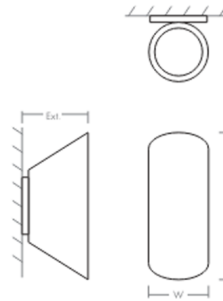

Description

The Scope Outdoor Wall Sconce features cast aluminum housing with a thick frosted glass diffuser. TRIAC and ELV dimming at 120V. 0-10V dimming at 120-277V.

Specifications

COLOR Frosted
BODY FINISH Gray
WATTAGE 16.8W
DIMMER Standard 120V
DIMENSIONS 5"W x 12"H x 5.56"D
INTEGRATED LED MODULE 2 x LED/8.4W/120-277V LED
COUNTRY OF ORIGIN China

Technical Information

LAMP LIFE 60000 hours
COLOR RENDERING 90 CRI
LAMP COLOR CCT Select
LUMENS/WATT 96.43
LUMINOUS FLUX 810 lumens

Shown in gray / frosted

DIMENSIONS
W: 5.00"
H: 12.00"
Ext: 5.50"
M.C: 6.00" From top of fixture