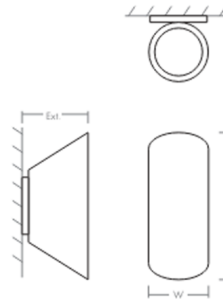

By Oxygen by Quorum

Description

The Scope Outdoor Wall Sconce features cast aluminum housing with a thick frosted glass diffuser. TRIAC and ELV dimming at 120V. 0-10V dimming at 120-277V.

Specifications

COLOR Frosted
BODY FINISH Gray
WATTAGE 16.8W
DIMMER Standard 120V
DIMENSIONS 5"W x 12"H x 5.56"D
INTEGRATED LED MODULE 2 x LED/8.4W/120-277V LED
COUNTRY OF ORIGIN China

Technical Information

LAMP LIFE 60000 hours
COLOR RENDERING 90 CRI
LAMP COLOR CCT Select
LUMENS/WATT 96.43
LUMINOUS FLUX 810 lumens

Shown in gray / frosted

DIMENSIONS
W: 5.00"
H: 12.00"
Ext: 5.50"
M.C: 6.00" From top of fixture