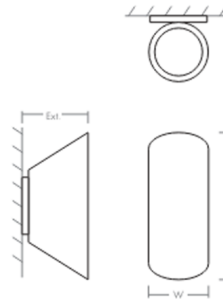

By Oxygen by Quorum

Description

The Scope Outdoor Wall Sconce features cast aluminum housing with a thick frosted glass diffuser. TRIAC and ELV dimming at 120V. 0-10V dimming at 120-277V.

Specifications

COLOR	Frosted
BODY FINISH	Gray
WATTAGE	16.8W
DIMMER	Standard 120V
DIMENSIONS	5"W x 12"H x 5.56"D
INTEGRATED LED MODULE	2 x LED/8.4W/120-277V LED
COUNTRY OF ORIGIN	China

Technical Information

LAMP LIFE	60000 hours
COLOR RENDERING	90 CRI
LAMP COLOR	3000K
LUMENS/WATT	96.43
LUMINOUS FLUX	810 lumens

Shown in gray / frosted

DIMENSIONS

W:	5.00"
H:	12.00"
Ext:	5.50"
M.C:	6.00" From top of fixture