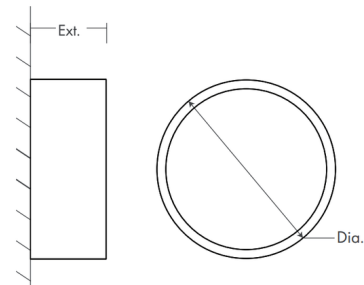

Lightology

lightology.com
866-954-4489
04-25-26

Project: _____
Company: _____
Location: _____ Fixture Type: _____
SPEC #: **OXY666491**
Approved On: _____ Approved By: _____

Peepers 10 Inch Wall / Ceiling Light By Oxygen by Quorum

Description

The Peepers 10 Inch Wall / Ceiling Light blends well into any setting with its clean form made of a plated steel frame and acrylic diffuser. The emergency backup option includes a backup battery with a 90 minute run time and 32 hour recharge time. This backup option is ETL listed, and the option without emergency backup is UL listed. 120-277V: dimmable with a 0-10V dimmer. 120V: TRIAC or ELV dimmer.

Shown in polished nickel / matte white

Dia.: 10.25"
Ext: 3.25"
M.C: 5.125" From top of fixture

Specifications

COLOR	Matte White
BODY FINISH	Polished Nickel
WATTAGE	23.8W
DIMMER	Low Voltage Electronic
DIMENSIONS	10.25"W x 3.25"H
INTEGRATED LED MODULE	1 x LED/23.8W/120-277V LED
COUNTRY OF ORIGIN	China