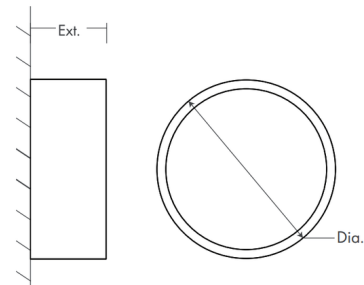

By Oxygen by Quorum

Description

The Peepers 10 Inch Wall / Ceiling Light blends well into any setting with its clean form made of a plated steel frame and acrylic diffuser. The emergency backup option includes a backup battery with a 90 minute run time and 32 hour recharge time. This backup option is ETL listed, and the option without emergency backup is UL listed. 120-277V: dimmable with a 0-10V dimmer. 120V: TRIAC or ELV dimmer.

Shown in polished nickel / matte white

Dia.: 10.25"
Ext: 3.25"
M.C: 5.125" From top of fixture

Specifications

COLOR	Matte White
BODY FINISH	Polished Nickel
WATTAGE	23.8W
DIMMER	Low Voltage Electronic
DIMENSIONS	10.25"W x 3.25"H
INTEGRATED LED MODULE	1 x LED/23.8W/120-277V LED
COUNTRY OF ORIGIN	China