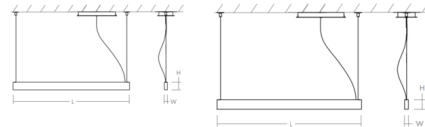

DIMENSIONS
Canopy: 13.00" L, 5.50" W, 1.375" H
Fixture: 50.00" L, 1.00" W, 2.50" H
Suspension Length: Up to 60"