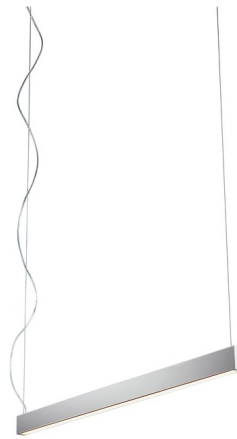

Lightology

lightology.com
866-954-4489
06-30-26

Project: _____
Company: _____
Location: _____ Fixture Type: _____
SPEC #: **OXY666497**
Approved On: _____ Approved By: _____

Zepp Pendant

By Oxygen by Quorum

Description

The Zepp Pendant features plated steel construction with an acrylic diffuser. Supplied with a 10 foot cord and 12.5 foot aircraft cable. Dimmable with a 0-10V dimmer, sold separately. Available in two sizes with a Polished Nickel, Black or Satin Nickel finish. UL listed, damp locations.

Specifications

COLOR	Matte White Acrylic
BODY FINISH	Polished Nickel
WATTAGE	33W
DIMMER	0-10V
DIMENSIONS	38"L x 1"W x 2.5"H
INTEGRATED LED MODULE	1 x LED/33W/120-277V LED
COUNTRY OF ORIGIN	China

Technical Information

LAMP LIFE	60000 hours
COLOR RENDERING	90 CRI
LAMP COLOR	3000K
LUMENS/WATT	19.24
LUMINOUS FLUX	635 lumens

Shown in polished nickel / matte white acrylic