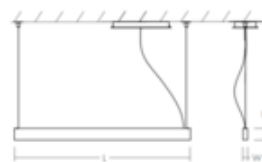

Shown in: Polished Nickel / Matte White Acrylic

| | |
|------------------------------|--------------------------|
| SHADE COLOR | Matte White Acrylic |
| BODY FINISH | Polished Nickel |
| WATTAGE | 33W |
| DIMMER | 0-10V |
| DIMENSIONS | 38"L x 1"W x 2.5"H |
| INTEGRATED LED MODULE | |
| LAMP | 1 x LED/33W/120-277V LED |

Technical Information

| | |
|------------------------|------------|
| LUMINOUS FLUX | 635 lumens |
| LUMENS/WATT | 19.24 |
| LAMP COLOR | 3000K |
| COLOR RENDERING | 90 CRI |

SPEC # OXY666497

DIMENSIONS
 Canopy: 13.00" L, 5.50" W, 1.375" H
 Fixture: 38.00" L, 1.00" W, 2.50" H
 Suspension Length: Up to 60"

DIMENSIONS
 Canopy: 13.00" L, 5.50" W, 1.375" H
 Fixture: 50.00" L, 1.00" W, 2.50" H
 Suspension Length: Up to 60"

COMPANY

PROJECT

FIXTURE TYPE

APPROVED BY

DATE
