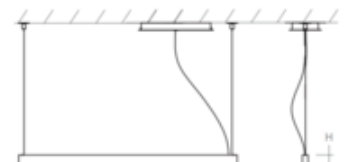

Shown in: Polished Nickel / Matte White Acrylic

| | |
|------------------------------|--------------------------|
| SHADE COLOR | Matte White Acrylic |
| BODY FINISH | Polished Nickel |
| WATTAGE | 33W |
| DIMMER | 0-10V |
| DIMENSIONS | 38"L x 1"W x 2.5"H |
| INTEGRATED LED MODULE | |
| LAMP | 1 x LED/33W/120-277V LED |

Technical Information

| | |
|------------------------|------------|
| LUMINOUS FLUX | 635 lumens |
| LUMENS/WATT | 19.24 |
| LAMP COLOR | 3000K |
| COLOR RENDERING | 90 CRI |

SPEC # OXY666497

DIMENSIONS
 Canopy: 13.00" L, 5.50" W, 1.375" H
 Fixture: 38.00" L, 1.00" W, 2.50" H
 Suspension Length: Up to 60"

DIMENSIONS
 Canopy: 13.00" L, 5.50" W, 1.375" H
 Fixture: 50.00" L, 1.00" W, 2.50" H
 Suspension Length: Up to 60"

COMPANY

PROJECT

FIXTURE TYPE

APPROVED BY

DATE
