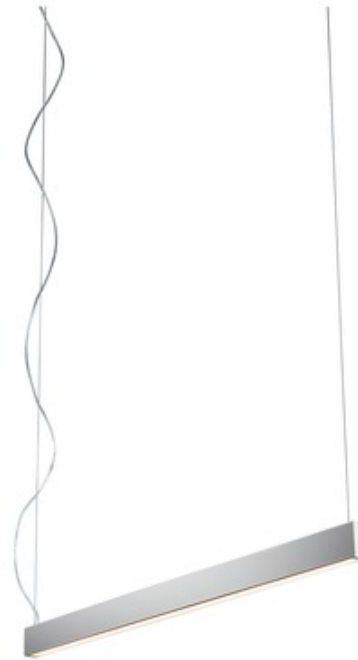

BRAND

Oxygen

DESCRIPTION

The Zepp Pendant features plated steel construction with an acrylic diffuser. Supplied with a 10 foot cord and 12.5 foot aircraft cable. Dimmable with a 0-10V dimmer, sold separately. Available in two sizes with a Polished Nickel, Black or Satin Nickel finish. UL listed, damp locations.

Shown in: Polished Nickel / Matte White Acrylic

| | |
|------------------------------|--------------------------|
| SHADE COLOR | Matte White Acrylic |
| BODY FINISH | Polished Nickel |
| WATTAGE | 33W |
| DIMMER | 0-10V |
| DIMENSIONS | 38"L x 1"W x 2.5"H |
| INTEGRATED LED MODULE | |
| LAMP | 1 x LED/33W/120-277V LED |

Technical Information

| | |
|------------------------|------------|
| LUMINOUS FLUX | 635 lumens |
| LUMENS/WATT | 19.24 |
| LAMP COLOR | 3000K |
| COLOR RENDERING | 90 CRI |

SPEC # OXY666497

DIMENSIONS
 Canopy: 13.00" L, 5.50" W, 1.375" H
 Fixture: 38.00" L, 1.00" W, 2.50" H
 Suspension Length: Up to 60"

DIMENSIONS
 Canopy: 13.00" L, 5.50" W, 1.375" H
 Fixture: 50.00" L, 1.00" W, 2.50" H
 Suspension Length: Up to 60"

COMPANY

PROJECT

FIXTURE TYPE

APPROVED BY

DATE
