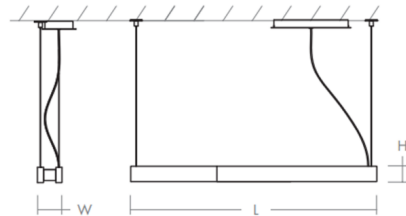

### Specifications

COLOR . . . . . Matte White Acrylic  
 BODY FINISH . . . . . Satin Nickel  
 WATTAGE . . . . . 50W  
 DIMMER . . . . . 0-10V  
 DIMENSIONS . . . . . 40"W x 2.5"H x 4"D  
 INTEGRATED LED MODULE . . . . . 2 x LED/25W/120-277V LED  
 COUNTRY OF ORIGIN . . . . . China

### Technical Information

PRODUCT DIMENSIONS . . . . . Max Overall Height: 62.50"  
 LAMP LIFE . . . . . 60000 hours  
 COLOR RENDERING . . . . . 90 CRI  
 LAMP COLOR . . . . . 3000K  
 LUMENS/WATT . . . . . 29.80  
 LUMINOUS FLUX . . . . . 745 lumens

### DIMENSIONS

**Canopy: 13.00" L, 5.50" W, 1.375" H**  
**Fixture: 40.00" L, 4.00" W, 2.50" H**  
**Suspension Length: Up to 60"**

CLICK TO VIEW PRODUCT

Notes: