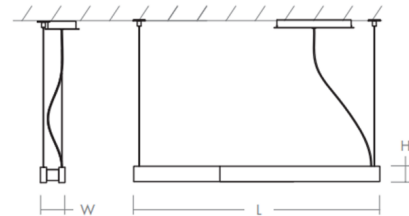

### Specifications

COLOR . . . . . Matte White Acrylic  
BODY FINISH . . . . . Satin Nickel  
WATTAGE . . . . . 50W  
DIMMER . . . . . 0-10V  
DIMENSIONS . . . . . 40"W x 2.5"H x 4"D  
INTEGRATED LED MODULE . . . . . 2 x LED/25W/120-277V LED  
COUNTRY OF ORIGIN . . . . . China

### Technical Information

PRODUCT DIMENSIONS . . . . . Max Overall Height: 62.50"  
LAMP LIFE . . . . . 60000 hours  
COLOR RENDERING . . . . . 90 CRI  
LAMP COLOR . . . . . 3000K  
LUMENS/WATT . . . . . 29.80  
LUMINOUS FLUX . . . . . 745 lumens

### DIMENSIONS

**Canopy: 13.00" L, 5.50" W, 1.375" H**  
**Fixture: 40.00" L, 4.00" W, 2.50" H**  
**Suspension Length: Up to 60"**

CLICK TO VIEW PRODUCT

Notes: