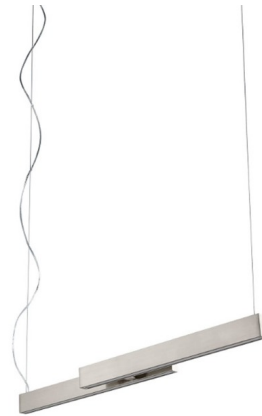

Lightology

lightology.com
866-954-4489
04-25-26

Project: _____

Company: _____

Location: _____ Fixture Type: _____

SPEC #: **OXY666502**

Approved On: _____ Approved By: _____

Klone Pendant

By Oxygen by Quorum

Description

The Klone Linear Pendant features plated steel construction with an acrylic diffuser. Supplied with 10 foot cord and 12.5 foot aircraft cable. Universal Voltage 120V-277V. Dimmable with a 0-10V dimmer, sold separately. Available in Black, Polished Nickel, or Satin Nickel finish. ETL listed.

Specifications

COLOR . . . . . Matte White Acrylic
BODY FINISH . . . . . Satin Nickel
WATTAGE 50W
DIMMER 0-10V
DIMENSIONS . . . . . 40"W x 2.5"H x 4"D
INTEGRATED LED MODULE . . . . . 2 x LED/25W/120-277V LED
COUNTRY OF ORIGIN . . . . . China

Technical Information

PRODUCT DIMENSIONS . . . . . Max Overall Height: 62.50"
LAMP LIFE . . . . . 60000 hours
COLOR RENDERING . . . . . 90 CRI
LAMP COLOR 3000K
LUMENS/WATT 29.80
LUMINOUS FLUX . . . . . 745 lumens

Shown in satin nickel / matte white acrylic