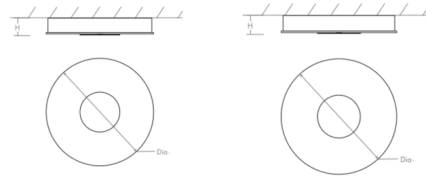

By Oxygen by Quorum

Description

The Dione Ceiling Light Fixture features plated steel constructed with a 1/8 inch frost glass diffuser. Approved for wall or ceiling mount applications. Toolless access to lamp. Compact Fluorescent: UL listed. Electronic, HPF, Programmed Start, Universal Voltage (120-277V) ballast. LED: ETL listed. Dimmable with a low voltage electronic or 0-10V dimmer, sold separately.

Specifications

COLOR Frosted
BODY FINISH Satin Nickel
WATTAGE 9.7W
DIMMER 0-10V
DIMENSIONS 14.88"W x 2.49"H
INTEGRATED LED MODULE 1 x LED/9.7W/120-277V LED
COUNTRY OF ORIGIN China

Technical Information

LAMP LIFE 60000 hours
COLOR RENDERING 90 CRI
LAMP COLOR 3000K
LUMENS/WATT 43.51
LUMINOUS FLUX 422 lumens

Shown in satin nickel / frosted

DIMENSIONS
Dia: 14.88"
H: 2.49"

DIMENSIONS
Dia: 21.06"
H: 2.45"

CLICK TO VIEW PRODUCT

Notes: