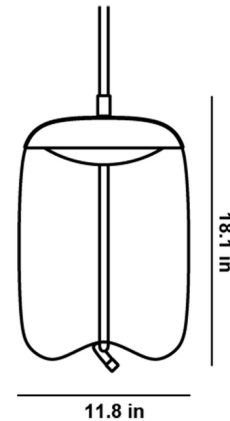

By Brokis

Description

Knot Cilindro Pendant is a stately fixture that combines coarse natural fiber with smooth, transparent blown glass creating a contrast as striking as it is dignified. A cylindrical glass shade is penetrated by a robust cord that seemingly pulls the bottom of the glass inward for a bemusing plastic effect. The LED light source is housed in a handsome top hood, which, like the cord end cap, is fashioned in refined metal. Knot is well-suited to both private and public interior spaces and makes a particularly impressive statement above dining tables. Available with Chrome Black finish and matching canopy with a Smoke Grey glass shade. NOTE: Cord length must be specified upon ordering and is not field-adjustable. Please contact our sales team. NOTE: This is a discontinued model and limited to quantity on hand.

Specifications

COLOR Glossy Smoke Grey
BODY FINISH Chrome Black
WATTAGE 9W
DIMMER Not Dimmable
DIMENSIONS 11.81"W x 18.1"H
INTEGRATED LED MODULE 1 x LED/9W/120V LED
COUNTRY OF ORIGIN Czech Republic

Technical Information

COLOR RENDERING 90 CRI
LAMP COLOR 2700K
LUMENS/WATT 123.22
LUMINOUS FLUX 1109 lumens

Shown in chrome black / glossy smoke grey

CLICK TO VIEW PRODUCT

Notes: