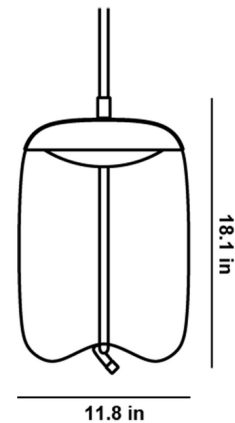

### Description

Knot Cilindro Pendant is a stately fixture that combines coarse natural fiber with smooth, transparent blown glass creating a contrast as striking as it is dignified. A cylindrical glass shade is penetrated by a robust cord that seemingly pulls the bottom of the glass inward for a bemusing plastic effect. The LED light source is housed in a handsome top hood, which, like the cord end cap, is fashioned in refined metal. Knot is well-suited to both private and public interior spaces and makes a particularly impressive statement above dining tables. Available with Chrome Black finish and matching canopy with a Smoke Grey glass shade. NOTE: Cord length must be specified upon ordering and is not field-adjustable. Please contact our sales team. NOTE: This is a discontinued model and limited to quantity on hand.

### Specifications

COLOR	Glossy Smoke Grey
BODY FINISH	Chrome Black
WATTAGE	9W
DIMMER	Not Dimmable
DIMENSIONS	11.81"W x 18.1"H
INTEGRATED LED MODULE	1 x LED/9W/120V LED
COUNTRY OF ORIGIN	Czech Republic

### Technical Information

COLOR RENDERING	90 CRI
LAMP COLOR	2700K
LUMENS/WATT	123.22
LUMINOUS FLUX	1109 lumens

Shown in chrome black / glossy smoke grey

CLICK TO VIEW PRODUCT

Notes: