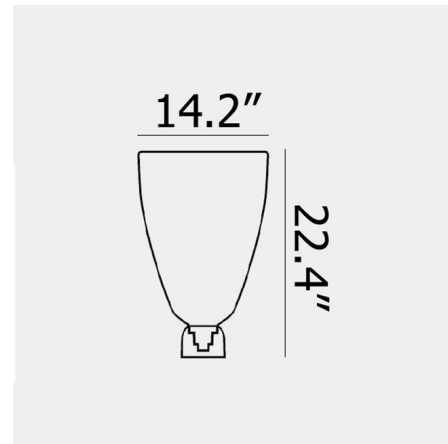

### Specifications

COLOR	Transparent
BODY FINISH	Transparent
WATTAGE	5W
DIMMER	N/A
DIMENSIONS	14.17"W x 22.44"H
BULB INCLUDED	1 x MR16/GU10/5W/120V LED
COUNTRY OF ORIGIN	Czech Republic

### Technical Information

BEAM ANGLE	100°
LAMP COLOR	2700K
LUMENS/WATT	67.20
LUMINOUS FLUX	336 lumens

CLICK TO VIEW PRODUCT

Notes: