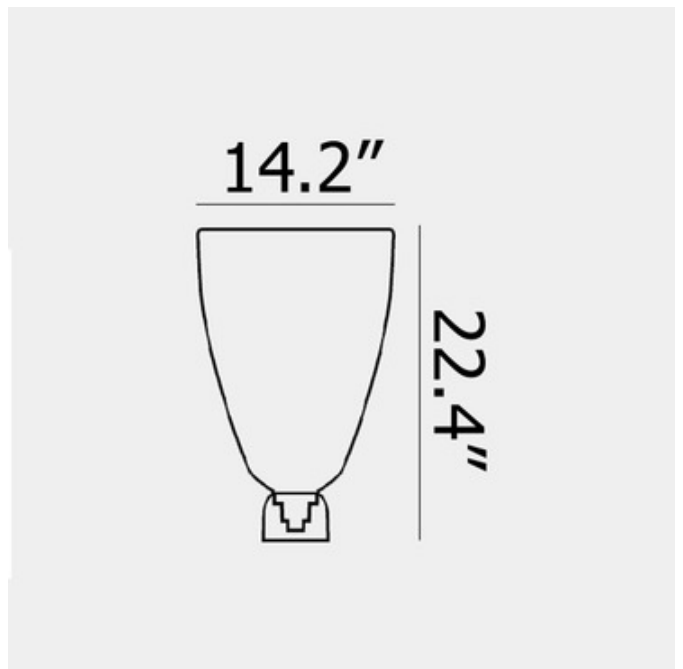

COMPANY

PROJECT

FIXTURE TYPE

APPROVED BY

DATE