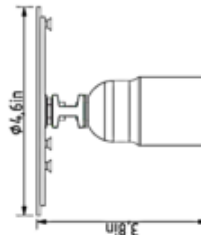

DESCRIPTION

The Memory Wall Light awakens the imagination and recalls a carefree childhood. The illusion of an inflated balloon is flawless, right down to the dangling string which switches the light on and off. Available in three sizes in a variety of colors. Choice of Glossy or Matte Acid Etched glass finish. Field adjustable string length: 47.25 inch. Includes canopy to cover US junction box. On/off pull cord.

Shown in: White / Blue

SHADE COLOR	Blue
BODY FINISH	White
WATTAGE	7W
DIMMER	N/A
DIMENSIONS	10.8"W x 10.8"H x 9.8"D
BULB NOT INCLUDED	
LAMP	1 x A19/Medium (E26)/7W/120V LED

SPEC #

BIS666698

COMPANY

PROJECT

FIXTURE TYPE