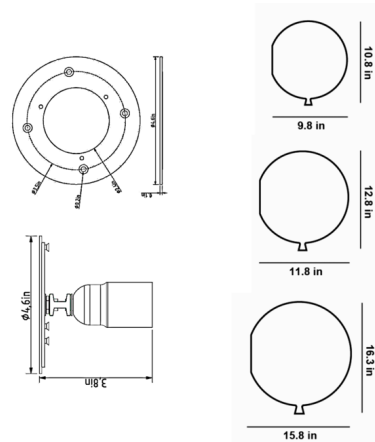

Description

The Memory Wall Light awakens the imagination and recalls a carefree childhood. The illusion of an inflated balloon is flawless, right down to the dangling string which switches the light on and off. Available in three sizes in a variety of colors. Choice of Glossy or Matte Acid Etched glass finish. Field adjustable string length: 47.25 inch. Includes canopy to cover US junction box. On/off pull cord.

Shown in white / blue

Specifications

COLOR	Blue
BODY FINISH	White
WATTAGE	7W
DIMMER	N/A
DIMENSIONS	10.8"W x 10.8"H x 9.8"D
BULB NOT INCLUDED	1 x A19/Medium (E26)/7W/120V LED
COUNTRY OF ORIGIN	Czech Republic