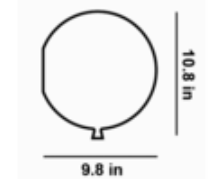

DESCRIPTION

The Memory Wall Light awakens the imagination and recalls a carefree childhood. The illusion of an inflated balloon is flawless, right down to the dangling string which switches the light on and off. Available in three sizes in a variety of colors. Choice of Glossy or Matte Acid Etched glass finish. Field adjustable string length: 47.25 inch. Includes canopy to cover US junction box. On/off pull cord.

Shown in: White / Blue

SHADE COLOR	Blue
BODY FINISH	White
WATTAGE	7W
DIMMER	N/A
DIMENSIONS	10.8"W x 10.8"H x 9.8"D
BULB NOT INCLUDED	
LAMP	1 x A19/Medium (E26)/7W/120V LED

SPEC #

BIS666698

COMPANY

PROJECT

FIXTURE TYPE