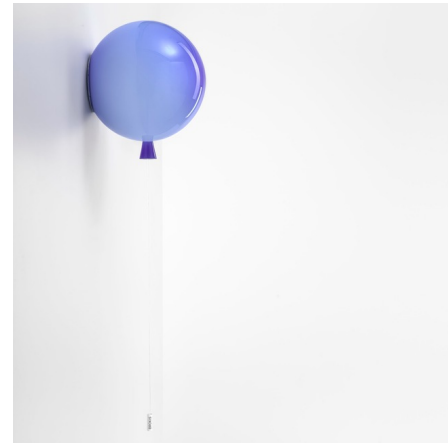

Lightology

lightology.com
866-954-4489
04-25-26

Project: _____
 Company: _____
 Location: _____ Fixture Type: _____
 SPEC #: **BIS666698**
 Approved On: _____ Approved By: _____

Memory Wall Light By Brokis

Description

The Memory Wall Light awakens the imagination and recalls a carefree childhood. The illusion of an inflated balloon is flawless, right down to the dangling string which switches the light on and off. Available in three sizes in a variety of colors. Choice of Glossy or Matte Acid Etched glass finish. Field adjustable string length: 47.25 inch. Includes canopy to cover US junction box. On/off pull cord.

Shown in white / blue

Specifications

| | |
|-------------------|----------------------------------|
| COLOR | Blue |
| BODY FINISH | White |
| WATTAGE | 7W |
| DIMMER | N/A |
| DIMENSIONS | 10.8"W x 10.8"H x 9.8"D |
| BULB NOT INCLUDED | 1 x A19/Medium (E26)/7W/120V LED |
| COUNTRY OF ORIGIN | Czech Republic |