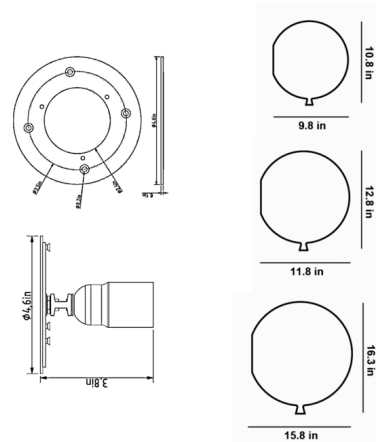

Description

The Memory Wall Light awakens the imagination and recalls a carefree childhood. The illusion of an inflated balloon is flawless, right down to the dangling string which switches the light on and off. Available in three sizes in a variety of colors. Choice of Glossy or Matte Acid Etched glass finish. Field adjustable string length: 47.25 inch. Includes canopy to cover US junction box. On/off pull cord.

Shown in white / blue

Specifications

| | |
|-------------------|----------------------------------|
| COLOR | Blue |
| BODY FINISH | White |
| WATTAGE | 7W |
| DIMMER | N/A |
| DIMENSIONS | 10.8"W x 10.8"H x 9.8"D |
| BULB NOT INCLUDED | 1 x A19/Medium (E26)/7W/120V LED |
| COUNTRY OF ORIGIN | Czech Republic |