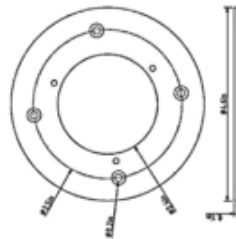

DESCRIPTION

The Memory Wall Light awakens the imagination and recalls a carefree childhood. The illusion of an inflated balloon is flawless, right down to the dangling string which switches the light on and off. Available in three sizes in a variety of colors. Choice of Glossy or Matte Acid Etched glass finish. Field adjustable string length: 47.25 inch. Includes canopy to cover US junction box. On/off pull cord.

Shown in: White / Blue

SHADE COLOR	Blue
BODY FINISH	White
WATTAGE	7W
DIMMER	N/A
DIMENSIONS	10.8"W x 10.8"H x 9.8"D
BULB NOT INCLUDED	
LAMP	1 x A19/Medium (E26)/7W/120V LED

SPEC #

BIS666698

COMPANY

PROJECT

FIXTURE TYPE