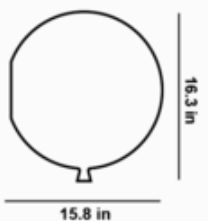

DESCRIPTION

The Memory Wall Light awakens the imagination and recalls a carefree childhood. The illusion of an inflated balloon is flawless, right down to the dangling string which switches the light on and off. Available in three sizes in a variety of colors. Choice of Glossy or Matte Acid Etched glass finish. Field adjustable string length: 47.25 inch. Includes canopy to cover US junction box. On/off pull cord.

Shown in: White / Blue

SHADE COLOR	Blue
BODY FINISH	White
WATTAGE	7W
DIMMER	N/A
DIMENSIONS	10.8"W x 10.8"H x 9.8"D
BULB NOT INCLUDED	
LAMP	1 x A19/Medium (E26)/7W/120V LED

SPEC #

BIS666698

COMPANY

PROJECT

FIXTURE TYPE