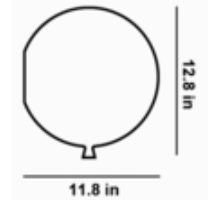

DESCRIPTION

The Memory Wall Light awakens the imagination and recalls a carefree childhood. The illusion of an inflated balloon is flawless, right down to the dangling string which switches the light on and off. Available in three sizes in a variety of colors. Choice of Glossy or Matte Acid Etched glass finish. Field adjustable string length: 47.25 inch. Includes canopy to cover US junction box. On/off pull cord.

Shown in: White / Blue

SHADE COLOR	Blue
BODY FINISH	White
WATTAGE	7W
DIMMER	N/A
DIMENSIONS	10.8"W x 10.8"H x 9.8"D
BULB NOT INCLUDED	
LAMP	1 x A19/Medium (E26)/7W/120V LED

SPEC #

BIS666698

COMPANY

PROJECT

FIXTURE TYPE