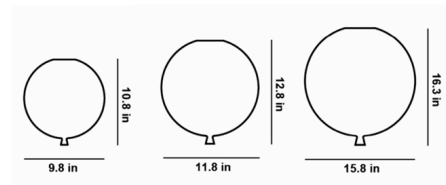

Shown in white / blue

Specifications

COLOR Blue
BODY FINISH White
WATTAGE 7W
DIMMER N/A
DIMENSIONS 15.8"W x 16.3"H
BULB NOT INCLUDED 1 x A19/Medium (E26)/7W/120V LED
COUNTRY OF ORIGIN Czech Republic

CLICK TO VIEW PRODUCT