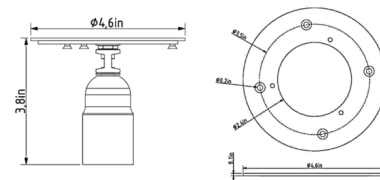

Shown in white / blue

Specifications

COLOR Blue
BODY FINISH White
WATTAGE 7W
DIMMER N/A
DIMENSIONS 15.8"W x 16.3"H
BULB NOT INCLUDED 1 x A19/Medium (E26)/7W/120V LED
COUNTRY OF ORIGIN Czech Republic

CLICK TO VIEW PRODUCT