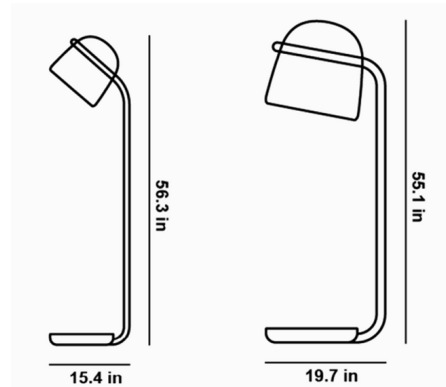

Shown in black / transparent black

CLICK TO VIEW PRODUCT

Notes: