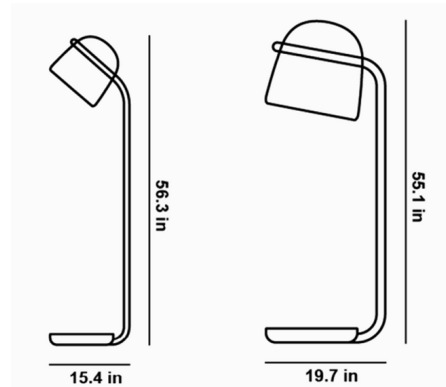

### Description

The Mona Floor Lamp is based on the concept of merging forms. The light source boldly traverses the volume of smooth glossy finished hand-blown glass to reveal the thrilling tension inherent in the design. On/off switch on cord. Available in two sizes with a Transparent Black, Transparent Opaline, Transparent Smoke Grey, or Transparent Violet glass shade, or Transparent clear glass shade and White or Black finished body. CE listed.

### Specifications

COLOR . . . . . Transparent Black  
BODY FINISH . . . . . Black  
WATTAGE . . . . . 7.7W  
DIMMER . . . . . N/A  
DIMENSIONS . . . . . 15.4"W x 56.3"H  
INTEGRATED LED MODULE . . . . . 1 x LED/7.7W/120V LED  
COUNTRY OF ORIGIN . . . . . Czech Republic