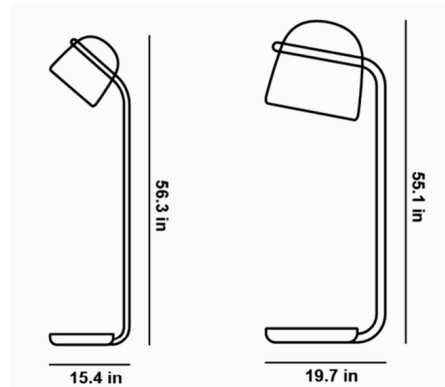

Description

The Mona Floor Lamp is based on the concept of merging forms. The light source boldly traverses the volume of smooth glossy finished hand-blown glass to reveal the thrilling tension inherent in the design. On/off switch on cord. Available in two sizes with a Transparent Black, Transparent Opaline, Transparent Smoke Grey, or Transparent Violet glass shade, or Transparent clear glass shade and White or Black finished body. CE listed.

Specifications

COLOR Transparent
BODY FINISH Black
WATTAGE 7.7W
DIMMER N/A
DIMENSIONS 15.4"W x 56.3"H
INTEGRATED LED MODULE 1 x LED/7.7W/120V LED
COUNTRY OF ORIGIN Czech Republic

Technical Information

COLOR RENDERING 80 CRI
LAMP COLOR 2700K
LUMENS/WATT 34.55
LUMINOUS FLUX 266 lumens

Shown in black / transparent

CLICK TO VIEW PRODUCT

Notes: