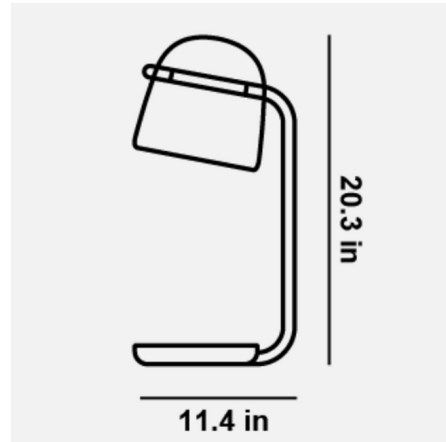

Shown in black / transparent violet

CLICK TO VIEW PRODUCT

Notes: