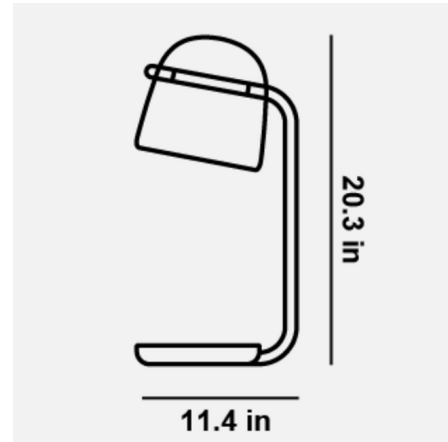

Shown in black / transparent violet

CLICK TO VIEW PRODUCT

Notes: