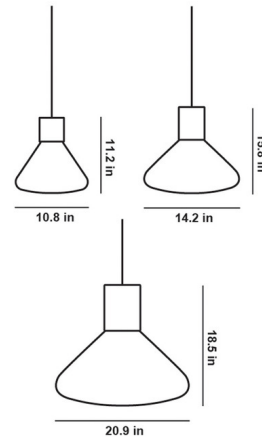

Shown in black stained european oak / transparent

Specifications

COLOR Transparent
BODY FINISH Black Stained European Oak
WATTAGE 6W
DIMMER Not Dimmable
DIMENSIONS 14.56"W x 15.74"H
BULB NOT INCLUDED 1 x A19/Medium (E26)/6W/120V LED
COUNTRY OF ORIGIN Czech Republic