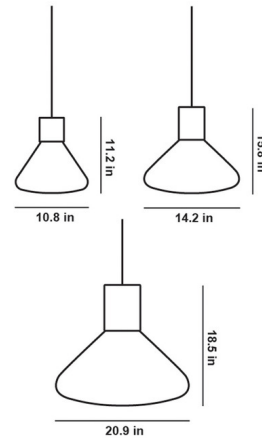

Shown in black stained european oak / transparent

Specifications

COLOR Transparent
BODY FINISH Black Stained European Oak
WATTAGE 6W
DIMMER Not Dimmable
DIMENSIONS 14.56"W x 15.74"H
BULB NOT INCLUDED 1 x A19/Medium (E26)/6W/120V LED
COUNTRY OF ORIGIN Czech Republic