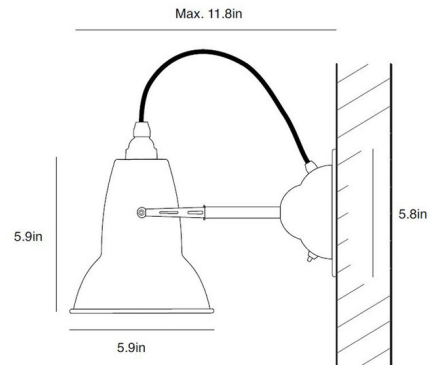

Shown in jet black gloss

Specifications

COLOR	N/A
BODY FINISH	Jet Black Gloss
WATTAGE	10W
DIMMER	Not Dimmable
DIMENSIONS	5.9"W x 5.8"H x 11.8"D
BULB NOT INCLUDED	1 x A19/Medium (E26)/10W/120V LED
COUNTRY OF ORIGIN	China

CLICK TO VIEW PRODUCT

Notes: