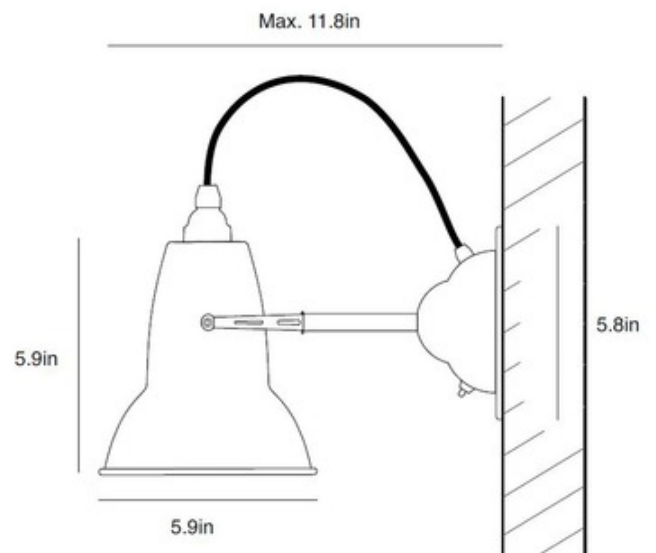

DESIGNER

George Carwardine

BRAND

Anglepoise

DESCRIPTION

The Original 1227 Brass Wall Light offers an iconic look that will tie seamlessly into a number of interiors, featuring a glossy Jet Black or Elephant Grey finished shade and wall mount with authentic Brass detailing. Push switch discretely located on mount and flexible shade to focus light where needed. UL and CUL listed.

Shown in: Jet Black Gloss

SHADE COLOR	N/A
BODY FINISH	Jet Black Gloss
WATTAGE	10W
DIMMER	Not Dimmable
DIMENSIONS	5.9"W x 5.8"H x 11.8"D
BULB NOT INCLUDED	
LAMP	1 x A19/Medium (E26)/10W/120V LED

SPEC #

AGP667937