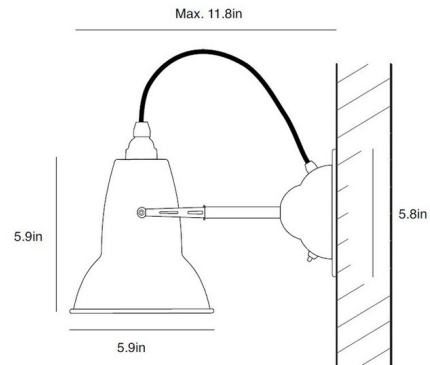

Lightology

lightology.com
866-954-4489
08-17-25

Project: _____

Company: _____

Location: _____ Fixture Type: _____

SPEC #: **AGP667937**

Approved On: _____ Approved By: _____

Original 1227 Brass Wall Light By Anglepoise

Description

The Original 1227 Brass Wall Light offers an iconic look that will tie seamlessly into a number of interiors, featuring a glossy Jet Black or Elephant Grey finished shade and wall mount with authentic Brass detailing. Push switch discretely located on mount and flexible shade to focus light where needed. UL and CUL listed.

Shown in jet black gloss

Specifications

COLOR	N/A
BODY FINISH	Jet Black Gloss
WATTAGE	10W
DIMMER	Not Dimmable
DIMENSIONS	5.9"W x 5.8"H x 11.8"D
BULB NOT INCLUDED	1 x A19/Medium (E26)/10W/120V LED
COUNTRY OF ORIGIN	China