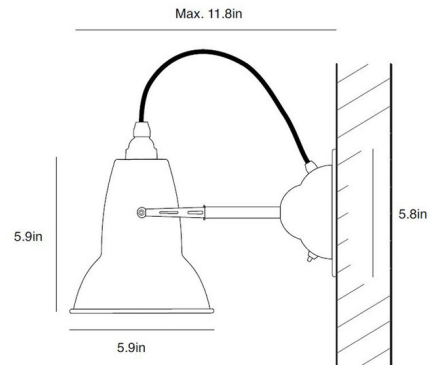

## Original 1227 Brass Wall Light By Anglepoise

### Description

The Original 1227 Brass Wall Light offers an iconic look that will tie seamlessly into a number of interiors, featuring a glossy Jet Black or Elephant Grey finished shade and wall mount with authentic Brass detailing. Push switch discretely located on mount and flexible shade to focus light where needed. UL and CUL listed.

### Specifications

COLOR	N/A
BODY FINISH	Jet Black Gloss
WATTAGE	10W
DIMMER	Not Dimmable
DIMENSIONS	5.9"W x 5.8"H x 11.8"D
BULB NOT INCLUDED	1 x A19/Medium (E26)/10W/120V LED
COUNTRY OF ORIGIN	China

CLICK TO VIEW PRODUCT