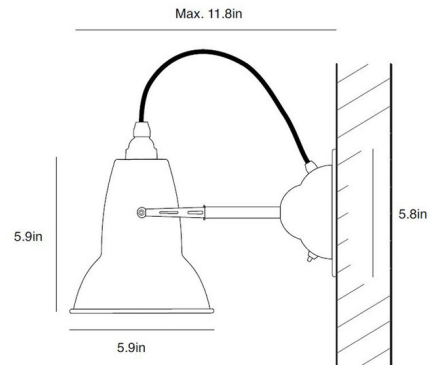

Lightology

lightology.com
866-954-4489
04-03-26

Project: _____

Company: _____

Location: _____ Fixture Type: _____

SPEC #: **AGP667937**

Approved On: _____ Approved By: _____

Original 1227 Brass Wall Light By Anglepoise

Description

The Original 1227 Brass Wall Light offers an iconic look that will tie seamlessly into a number of interiors, featuring a glossy Jet Black or Elephant Grey finished shade and wall mount with authentic Brass detailing. Push switch discretely located on mount and flexible shade to focus light where needed. UL and CUL listed.

Shown in jet black gloss

Specifications

COLOR	N/A
BODY FINISH	Jet Black Gloss
WATTAGE	10W
DIMMER	Not Dimmable
DIMENSIONS	5.9"W x 5.8"H x 11.8"D
BULB NOT INCLUDED	1 x A19/Medium (E26)/10W/120V LED
COUNTRY OF ORIGIN	China