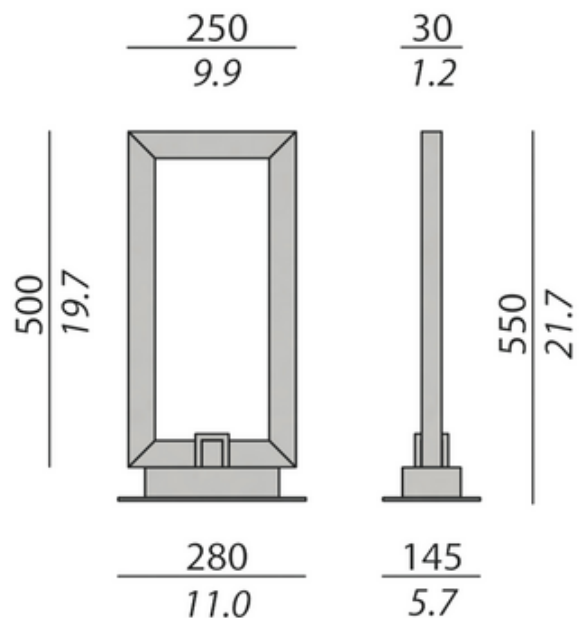

DESIGNER Massimiliano Raggi
BRAND Contardi

DESCRIPTION

The Uffizzi Table Lamp features a sculptural Amber onyx marble structure with a Polished Nickel base and accent finish. Includes dimmable touch switch on base of lamp.

SHADE COLOR Amber
BODY FINISH Polished Nickel
WATTAGE 25W
DIMMER Included
DIMENSIONS 11"W x 21.6"H x 5.7"D
INTEGRATED LED MODULE
LAMP 1 x LED/25W/120V LED

Technical Information

LUMINOUS FLUX 2100 lumens
LUMENS/WATT 84.00
LAMP COLOR 2700K
COLOR RENDERING 80 CRI

SPEC # CDI667966

COMPANY	PROJECT	FIXTURE TYPE	APPROVED BY	DATE