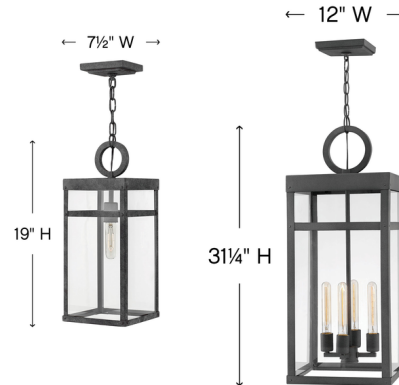

Lightology

lightology.com
866-954-4489
04-25-26

Project: _____
 Company: _____
 Location: _____ Fixture Type: _____
 SPEC #: **HIN668025**
 Approved On: _____ Approved By: _____

Porter Outdoor Pendant By Hinkley Lighting

Description

The Porter Outdoor Pendant merges modern farmhouse style with industrial and Arts and Crafts details resulting in a distinct look. Suitable for outdoor covered locations. Note: LED option is Title 24 Compliant with included bulb.

Shown in oil rubbed bronze / clear

Specifications

COLOR	Clear
BODY FINISH	Oil Rubbed Bronze
WATTAGE	100W
DIMMER	Standard 120V
DIMENSIONS	7.5"W x 19"H
BULB INCLUDED	1 x T10/Medium (E26)/100W/120V Incandescent
COUNTRY OF ORIGIN	China