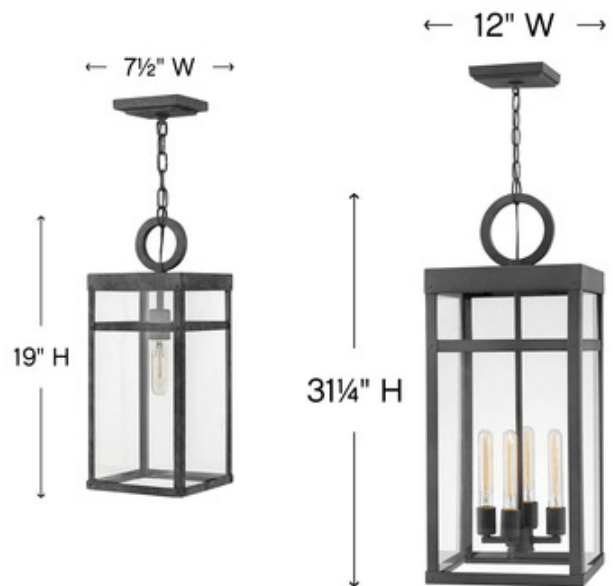

COMPANY	PROJECT	FIXTURE TYPE	APPROVED BY	DATE