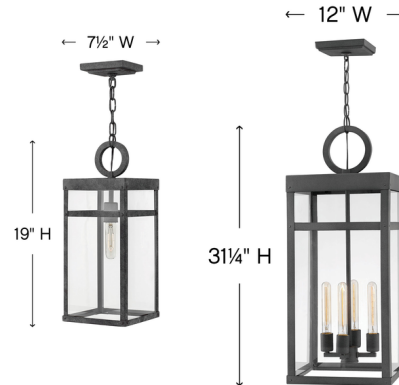

Lightology

lightology.com
866-954-4489
06-17-25

Project: _____

Company: _____

Location: _____ Fixture Type: _____

SPEC #: **HIN668025**

Approved On: _____ Approved By: _____

Porter Outdoor Pendant By Hinkley Lighting

Description

The Porter Outdoor Pendant merges modern farmhouse style with industrial and Arts and Crafts details resulting in a distinct look. Suitable for outdoor covered locations. Note: LED option is Title 24 Compliant with included bulb.

Shown in oil rubbed bronze / clear

Specifications

COLOR	Clear
BODY FINISH	Oil Rubbed Bronze
WATTAGE	100W
DIMMER	Standard 120V
DIMENSIONS	7.5"W x 19"H
BULB INCLUDED	1 x T10/Medium (E26)/100W/120V Incandescent
COUNTRY OF ORIGIN	China