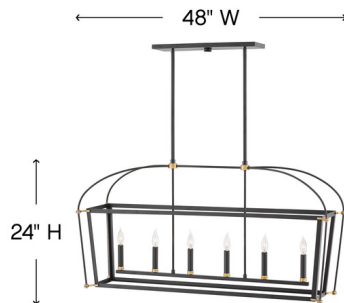

Lightology

lightology.com
866-954-4489
07-08-26

Project: _____

Company: _____

Location: _____ Fixture Type: _____

SPEC #: **HIN668069**

Approved On: _____ Approved By: _____

Selby Linear Chandelier By Hinkley Lighting

Description

The Selby Linear Chandelier features an airy, streamlined silhouette, arching top frame, cast brass details, and a Satin Black finish accentuated with Natural Brass details. Canopy: 19.5 inch width x 5.5 inch depth. Includes two 6 inch and four 12 inch downrods.

Shown in black

Specifications

COLOR	N/A
BODY FINISH	Black
WATTAGE	30W
DIMMER	Standard 120V
DIMENSIONS	48"L x 12"W x 24"H
BULB NOT INCLUDED	6 x B11/Candelabra (E12)/5W/120V LED
OTHER BULB OPTIONS	6 x B10/Candelabra (E12)/60W/120V Incandescent
COUNTRY OF ORIGIN	China