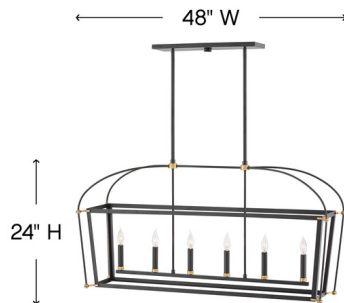

CLICK TO VIEW PRODUCT

Notes: