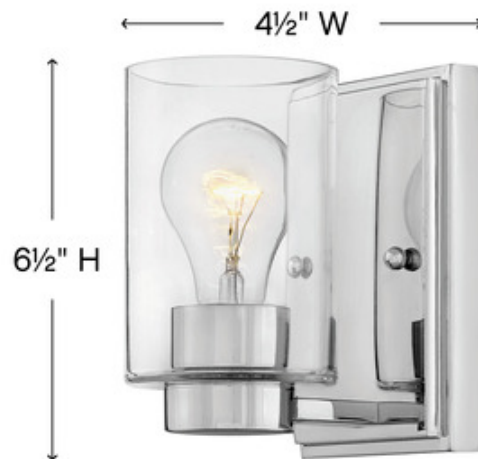

**BRAND**

Hinkley Lighting

**DESCRIPTION**

The chic Miley Wall Light features a Chrome or Brushed Nickel finish with a Clear glass shade. Mounts upward or downward.

*Shown in: Chrome / Clear*

<b>SHADE COLOR</b>	Clear
<b>BODY FINISH</b>	Chrome
<b>WATTAGE</b>	100W
<b>DIMMER</b>	Standard 120V
<b>DIMENSIONS</b>	4.5"W x 6.5"H x 5.25"D
<b>BULB NOT INCLUDED</b>	
<b>LAMP</b>	1 x A19/Medium (E26)/100W/120V Incandescent