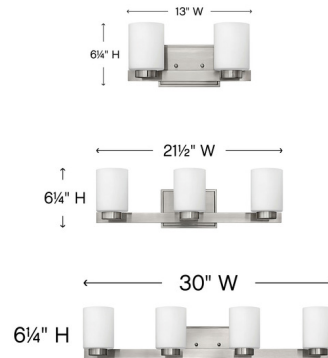

Shown in brushed nickel / clear

CLICK TO VIEW PRODUCT

Notes: