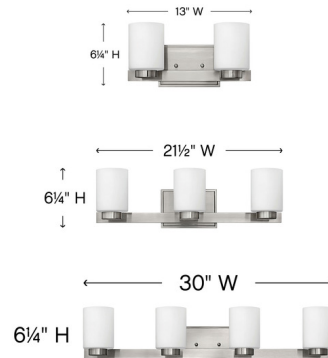

Description

The chic Miley Bathroom Vanity Light features a Brushed Nickel finish with Clear glass shades. Mounts upward or downward.

Shown in brushed nickel / clear

Specifications

COLOR	Clear
BODY FINISH	Brushed Nickel
WATTAGE	200W
DIMMER	Standard 120V
DIMENSIONS	13"W x 7"H x 5.75"D
BULB NOT INCLUDED	2 x A19/Medium (E26)/100W/120V Incandescent
COUNTRY OF ORIGIN	China