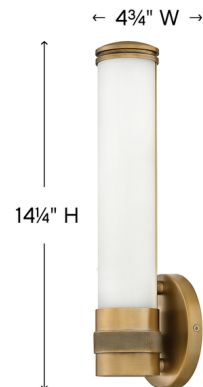

Description

The chic and transitional Remi Wall Light features a slim profile with sophisticated details. The etched White glass cylinder is finely detailed with precise, stepped end caps and the cast knurled bracelet in Champagne Bronze or Chrome is artfully crafted with vintage appeal.

Specifications

COLOR Etched White
BODY FINISH Champagne Bronze
WATTAGE 16W
DIMMER Universal
DIMENSIONS 4.75"W x 14.25"H x 3.75"D
INTEGRATED LED MODULE 1 x LED/16W/120V LED
COUNTRY OF ORIGIN China

Technical Information

COLOR RENDERING 92 CRI
LAMP COLOR 3000K
LUMENS/WATT 90.63
LUMINOUS FLUX 1450 lumens

Shown in champagne bronze / etched white

CLICK TO VIEW PRODUCT

Notes: