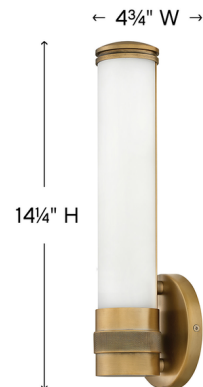

## Remi Wall Light By Hinkley Lighting

### Description

The chic and transitional Remi Wall Light features a slim profile with sophisticated details. The etched White glass cylinder is finely detailed with precise, stepped end caps and the cast knurled bracelet in Champagne Bronze or Chrome is artfully crafted with vintage appeal.

### Specifications

COLOR	Etched White
BODY FINISH	Champagne Bronze
WATTAGE	16W
DIMMER	Universal
DIMENSIONS	4.75"W x 14.25"H x 3.75"D
INTEGRATED LED MODULE	1 x LED/16W/120V LED
COUNTRY OF ORIGIN	China

### Technical Information

COLOR RENDERING	92 CRI
LAMP COLOR	3000K
LUMENS/WATT	90.63
LUMINOUS FLUX	1450 lumens

Shown in champagne bronze / etched white

CLICK TO VIEW PRODUCT

Notes: