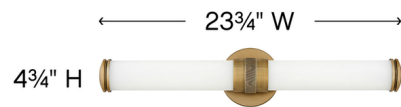

CLICK TO VIEW PRODUCT

Notes: