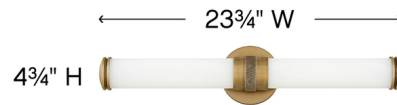

### Description

The chic and transitional Remi Bathroom Vanity Light features a slim profile with sophisticated details. The etched White glass cylinder is finely detailed with precise, stepped end caps and the cast knurled bracelet in Champagne Bronze or Chrome is artfully crafted with vintage appeal. Mount vertically or horizontally.

### Specifications

COLOR . . . . . Etched White  
BODY FINISH . . . . . Chrome  
WATTAGE . . . . . 36W  
DIMMER . . . . . Universal  
DIMENSIONS . . . . . 23.75"W x 4.75"H x 3.75"D  
INTEGRATED LED MODULE . . . . . 1 x LED/36W/120V LED  
COUNTRY OF ORIGIN . . . . . China