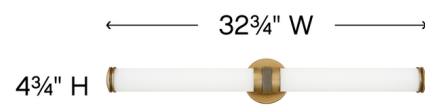

CLICK TO VIEW PRODUCT

Notes: